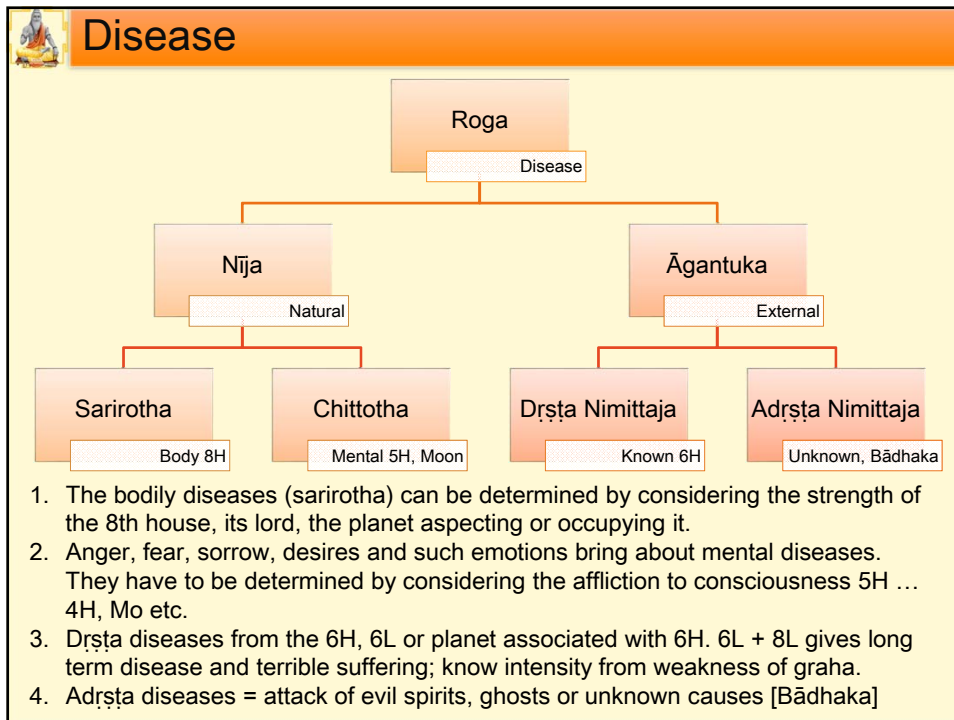

Devaguru Bṛhaspati Center

Bādhaka #02

- Bādhaka and Disease
- Dṛṣṭi Bādhaka

Recap

In previous lesson we learnt that

- Bādhaka of Lagna can be harmful for the prāṇa (life)
1. If Saturn afflicts the bādhaka
 2. If Saturn is in 11H
 3. Other malefics afflict the bādhaka along with Saturn can show the danger of death

Today we examine “Bādhaka and Disease”

Duṣṭa

- malefics occupying Kendra except 10th (1, 4, 7) kona (5, 9) and duṣṭhāna (6, 8, 12) and benefics occupying duṣṭhāna (6, 8, 12) become duṣṭa graha.
- Among duṣṭa, the bitter enemy 'ati-śatru' of Lagneśa is most violent in giving diseases and causing death.
- Planets in conjunction with the Moon also give rise to results consistent with their own nature.